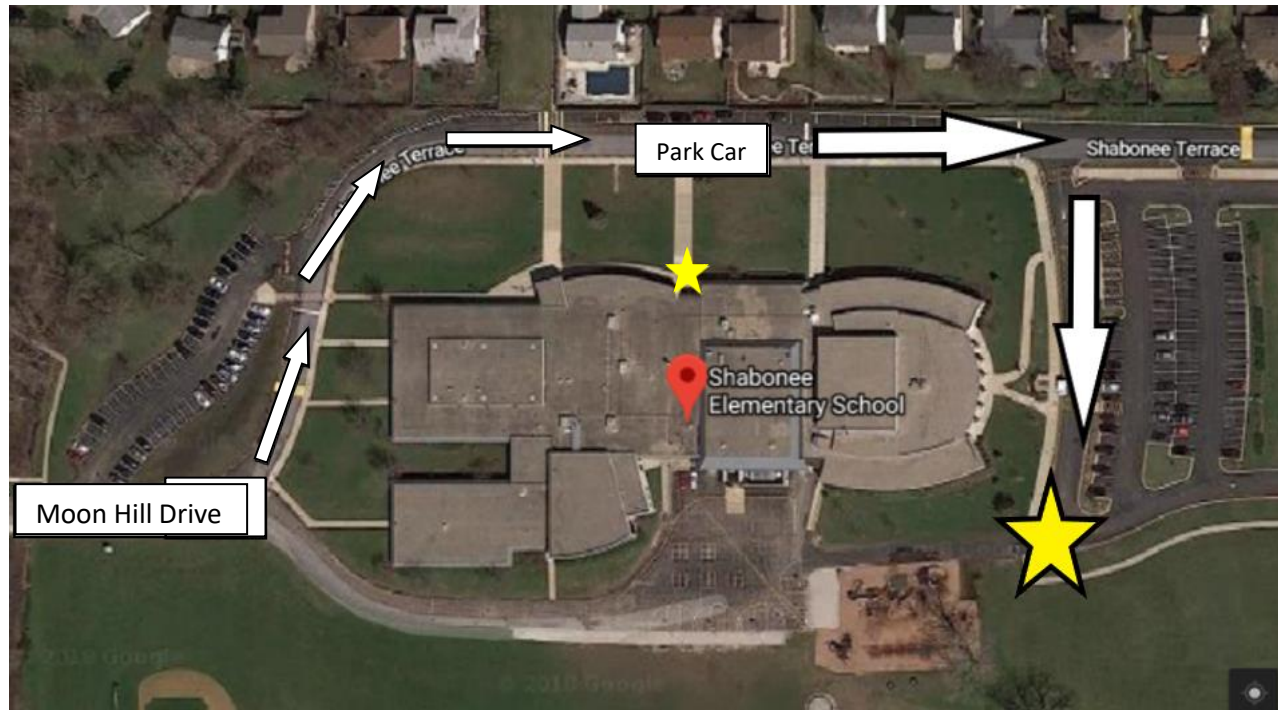

Shabonee Adventure Campus Site Map

1. Enter parking lot from Moon Hill Drive
2. Enter vestibule by Door "P" and call the site phone at 847-508-1077
3. If your child is at the playground please drive around to the front of Shabonee and go to the playground.
4. A staff member will escort your child to the door

Shabonee Elementary School
1000 Pfingsten Road
Northbrook, IL